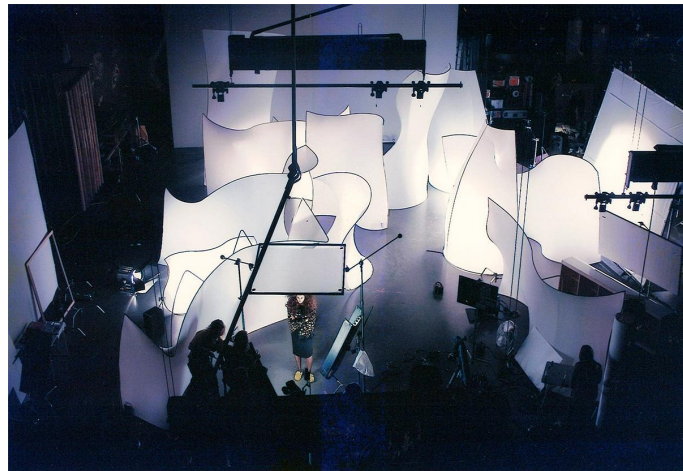

palmpictures

STUDIO

SOLARWERKSTÄTTE

STAGE PLANS