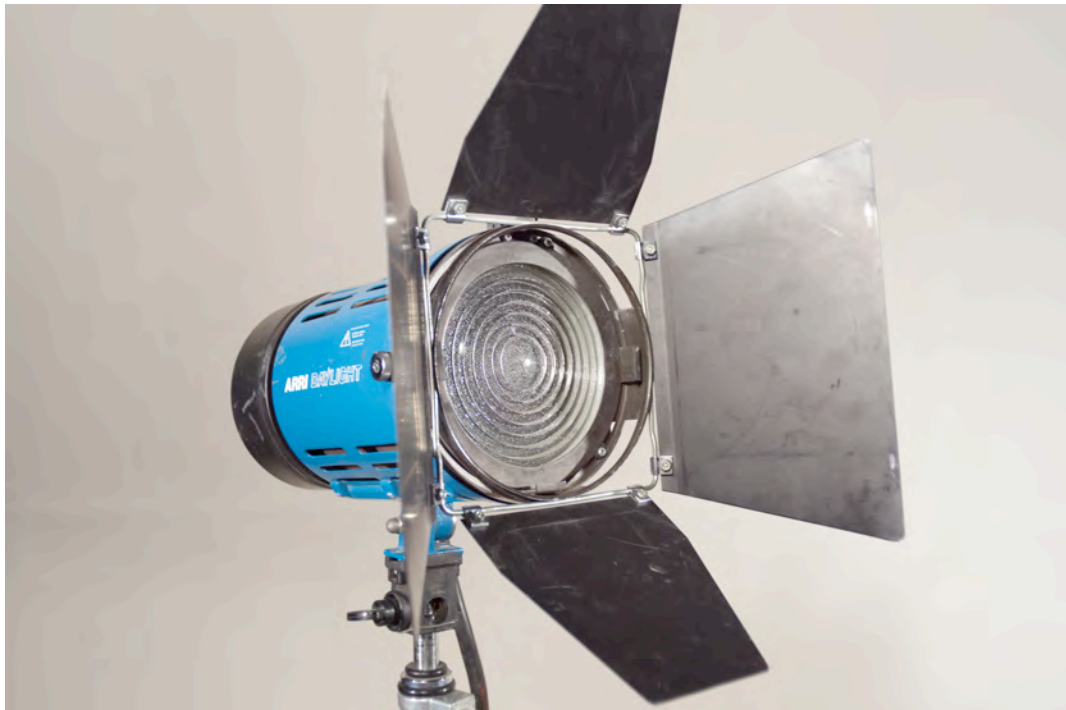

LIGHTING DEPT. ITEMS

ARRI DAYLIGHT

3 - 200W APOLLO DAYLIGHT

Fresnel HMI

Bulb 200 RSI

Head cable, International connector

Magnetic compact ballast ARRI B200-2-220

Weights: 9kg

Price: 500W

Very versatile lamp, ideal for TV interview, the ballast is a non flicker free device, include a hard case for transport.